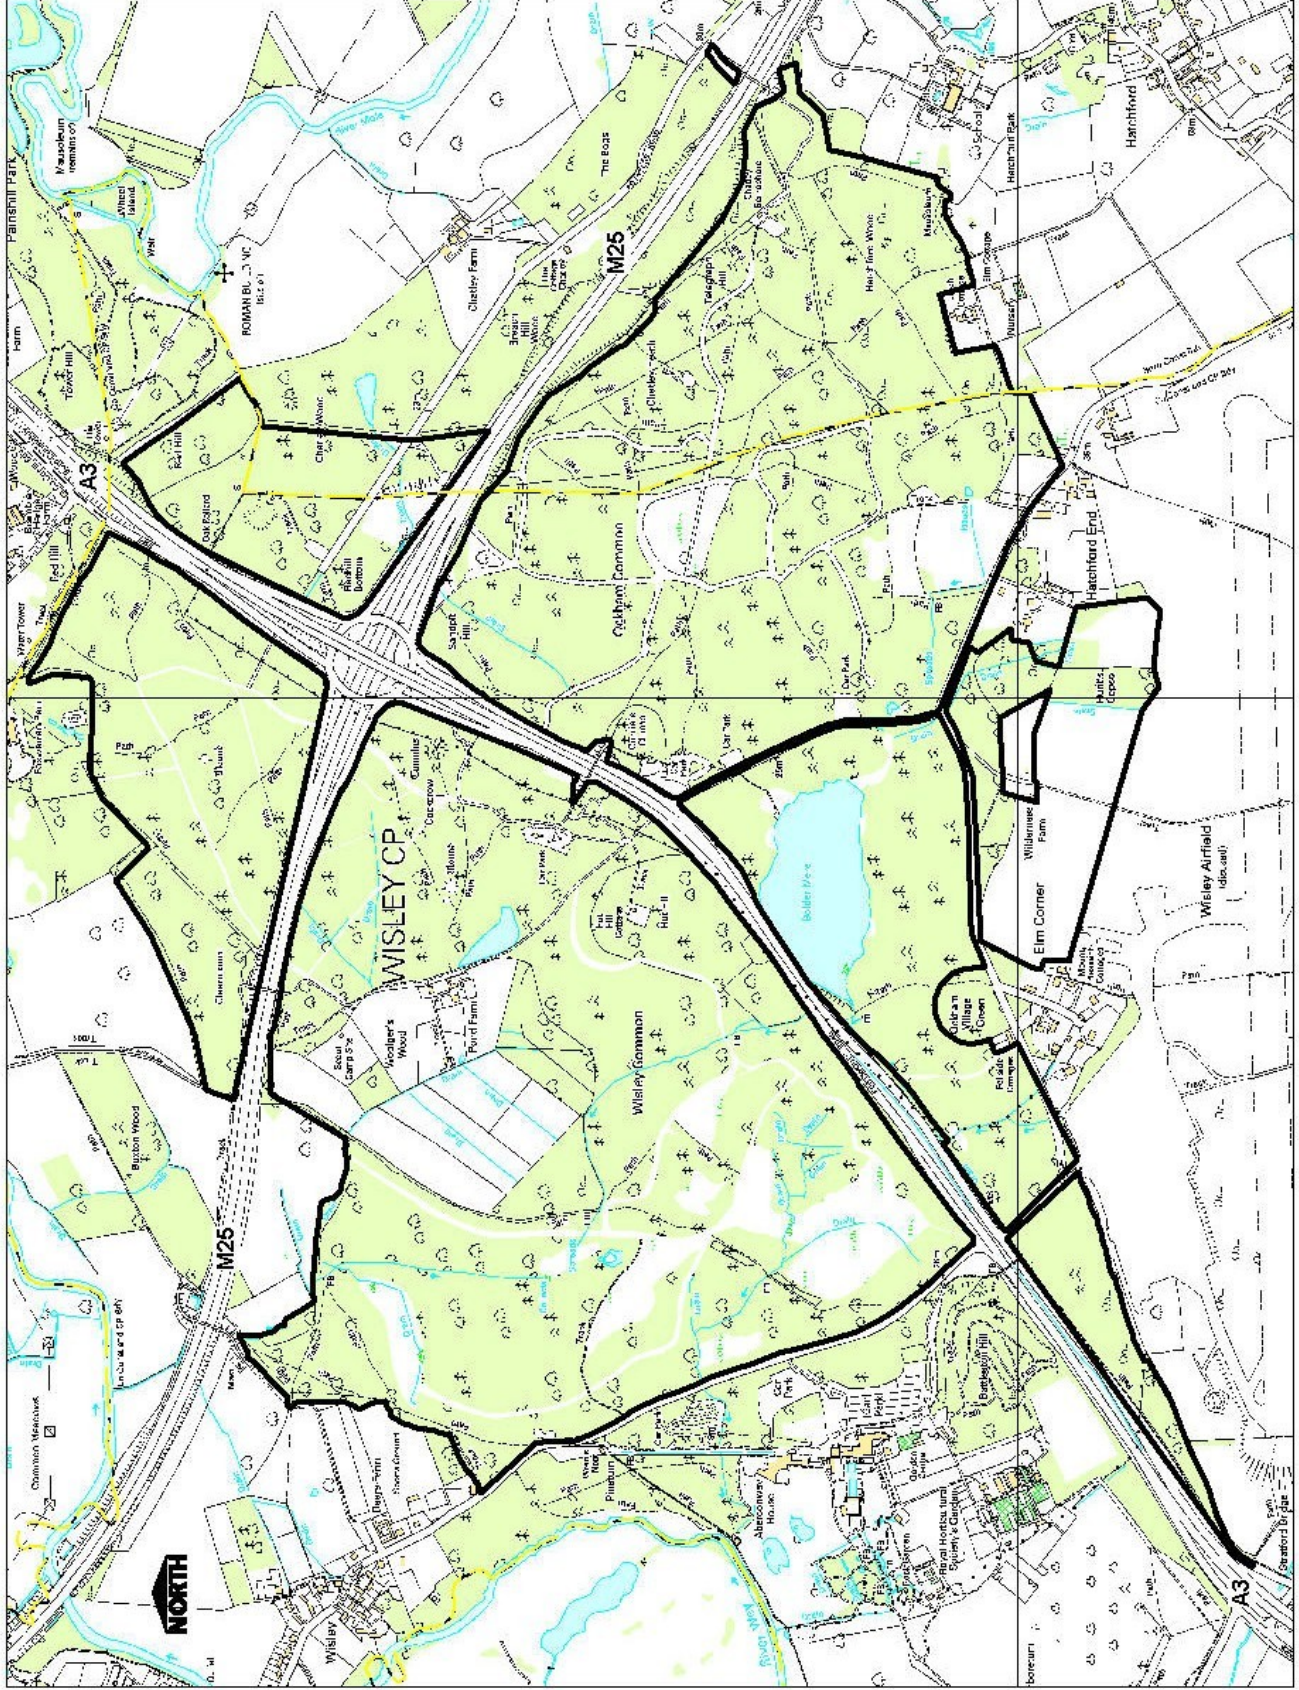

Wisley & Ockham Commons: SWTCS Management Boundary

Scale 1:10000

Key

— SWTCS Boundary

Prepared by SJ Chimbwandira
12/07/02

'Reproduced from the
Ordnance Survey with
permission of HMSO
Crown copyright.
Unauthorised reproduction
infringes Crown copyright
and may lead to prosecution
or civil proceedings.'
Surrey County Council
LA076872, 1996